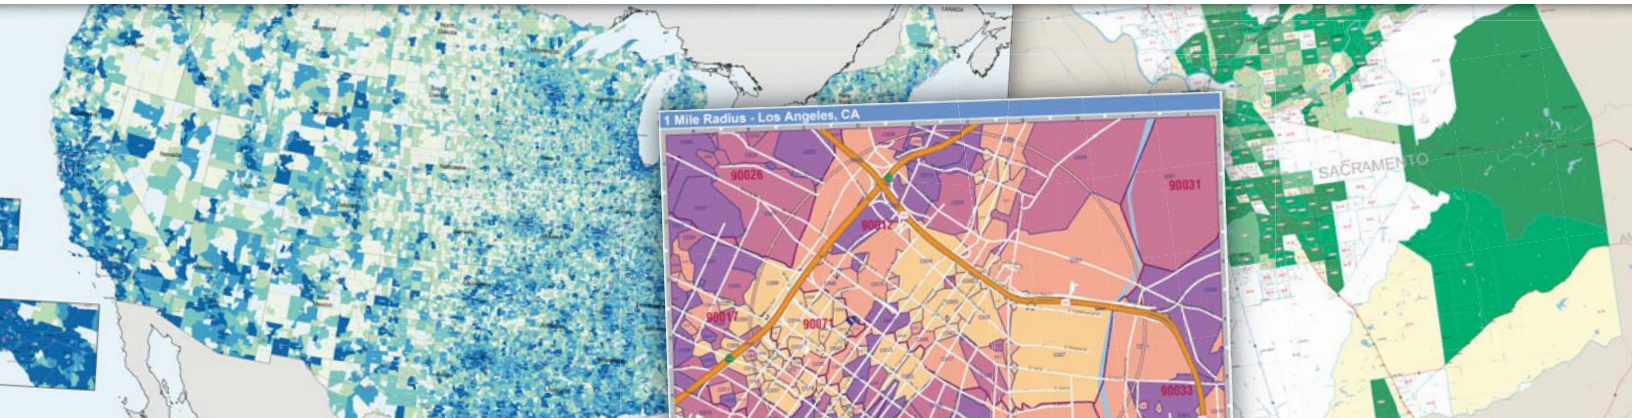

# Population Maps

At MarketMAPS™ we strive to create custom maps that meet each of our client's specific needs. We provide businesses with the most coverage levels, styles, sizes and finishing options using the most up-to-date digital databases, information sciences and printing technologies.

## Make confident business decisions with a population map.

Optimize the site selection process. Locate the most profitable areas for your newest sites.

Analyze your market areas and profile customers.

Enhance targeting for your direct marketing campaigns and maximize ROI.

Build out your territories based on the most up-to-date population demographics.

## Do more with your map!

- Choose between a US Population Density Map and a US Population Map, or show both data sets on the same map.
- Feature Future Projections, Current Year Estimates or Census Data.
- Display data at any level of geography: State, County, City, ZIP Code, Carrier Route, Census Tract, Block Group or even Custom Area!
- Include variables such as Total Population, and Population by:
  - Race
  - Household Type
  - Age
  - Sex
  - Hispanic Origin
  - Marital Status
  - Education
- View your demographics with any type of representation: Thematic Shading, Labels, Dot Density, Reports or even customize how your data is presented.
- MarketMAPS™ works with the best data providers - Nielsen, Experian, Applied Geographic Solutions Inc. and more!
- View your demographic map as a digital map or wall map. Our digital maps can be downloaded as a PDF or AI. Wall maps range from 2x3 to 9x12 feet and can even be custom sized.